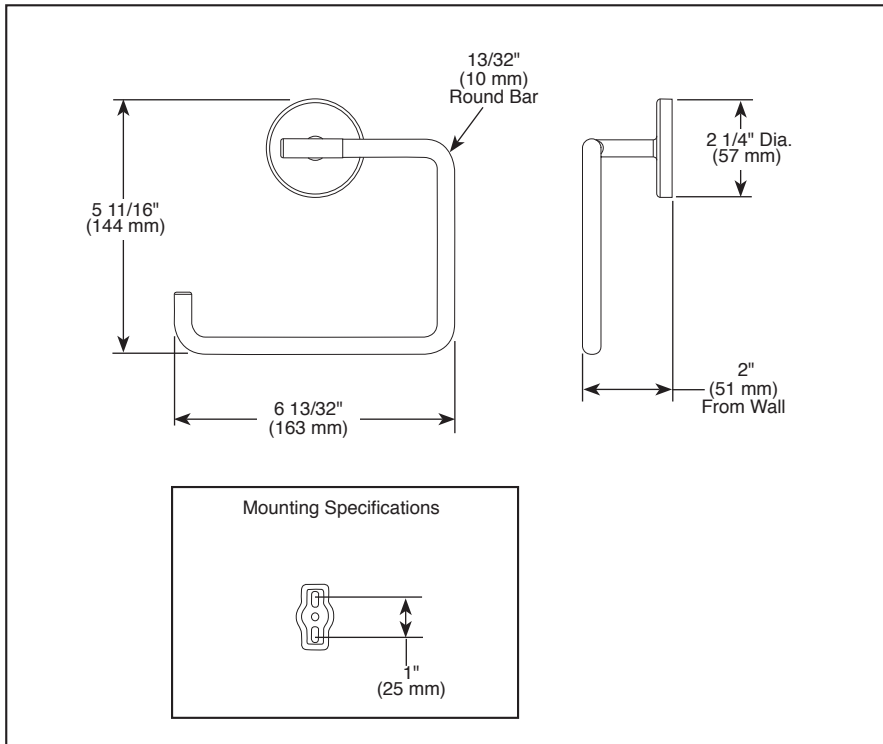

759460▲

Submitted Model No.: _____

Specific Features: _____

▲ Designate Proper Finish Suffix

see what Delta can do™

ACCESSORIES

- Trinsic® Bath Collection
- Towel Ring

STANDARD SPECIFICATIONS:

- Wood blocking is preferable behind all wall surfaces. If wood blocking is not available, the following fasteners are suggested: Tile/Masonry-Plastic or lead Anchors Plaster/drywall-Toggle bolts.
- Mounting hardware and mounting instructions included with product.